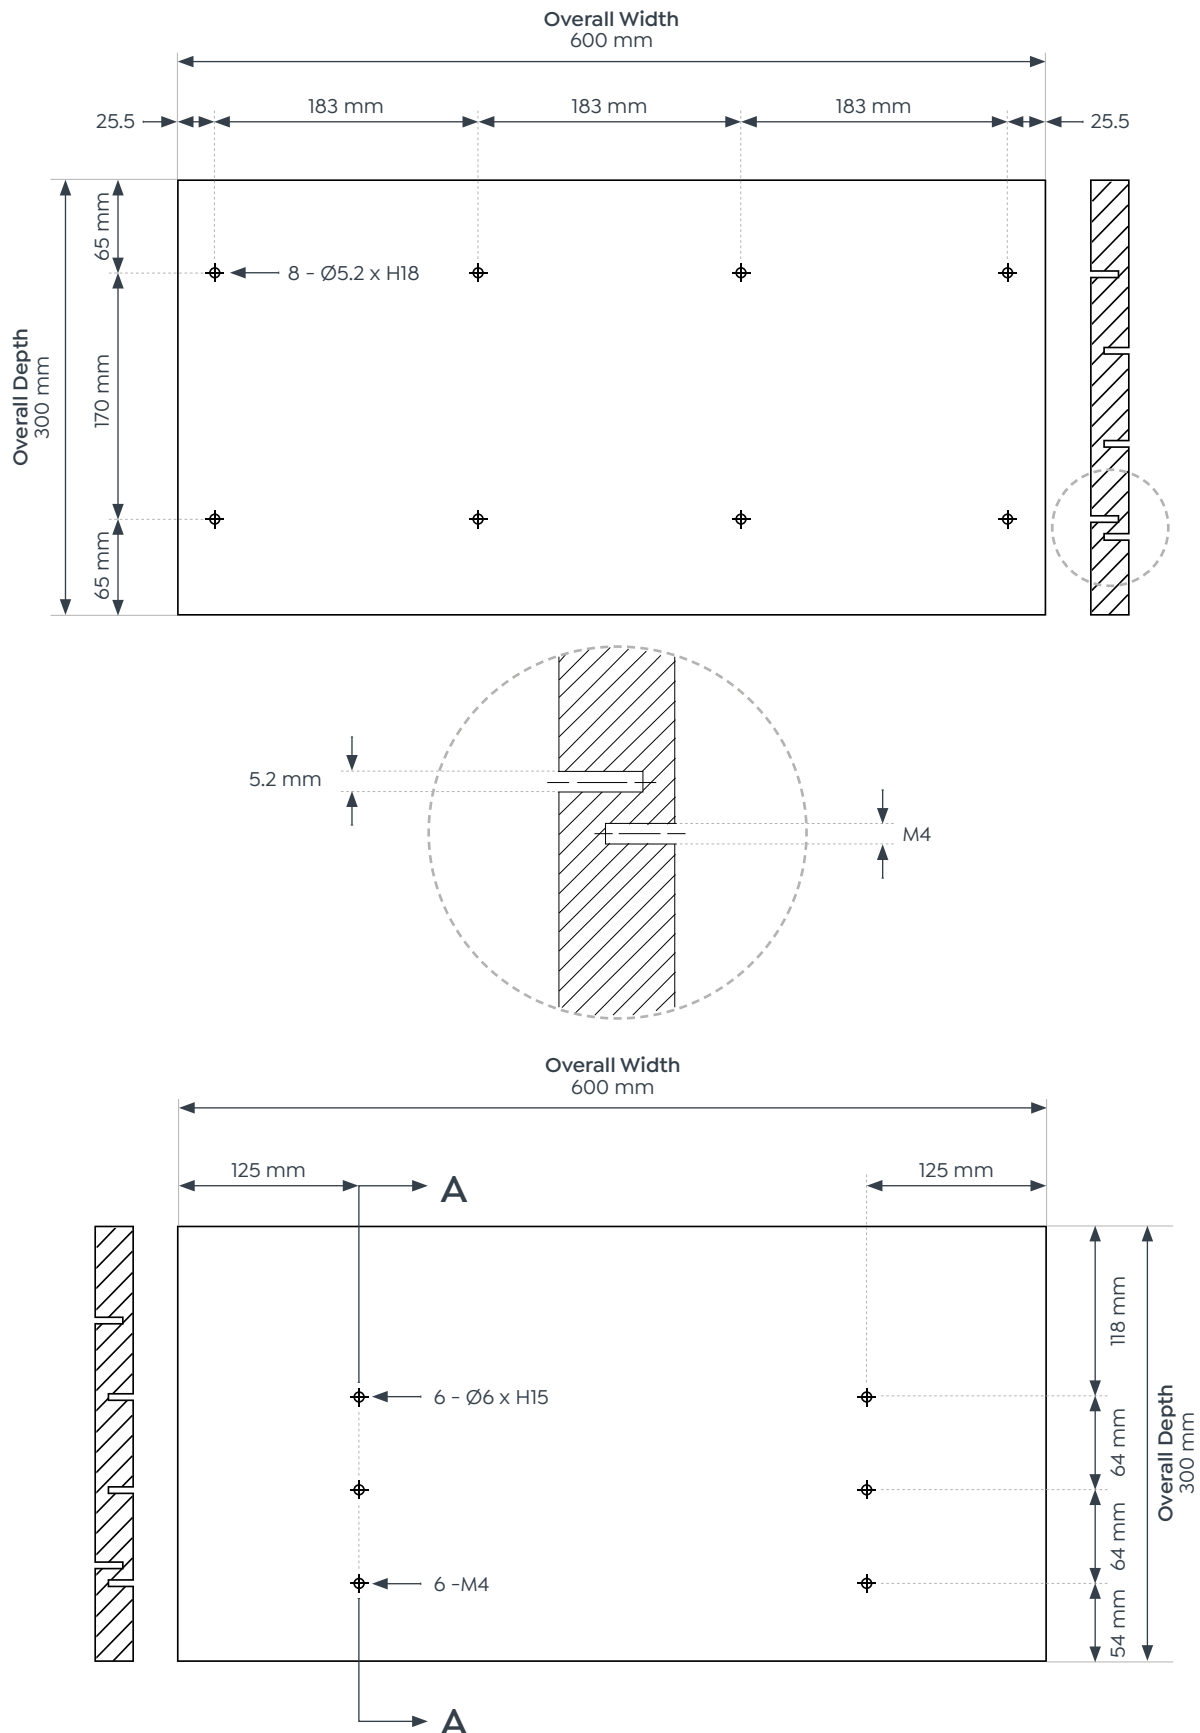

Powdercoated White brackets

27mm or 77mm brackets to suit standard 25mm worktop or worktop with 50mm rail

Includes 4x U hoops

Melamine shelf in white with prelocated holes for U hoops

Height of shelf with hoops: 192.5mm

Stocked item

Colour Options

Stocked Options

White

Black

Dimensions

Self Dimensions

Overall Width 600 mm

Overall Depth 300 mm

Shelf Thickness 192.6 mm

U Hoop Height 200 mm

Note *Desk mount single shelf bracket with 27mm bite. Shelf height 243mm from worktop

Bracket Dimensions

Overall Width 50 mm

Overall Height 256 mm

Axis Desk Mount Shelf.

Dimensions

Shelf Dimensions

Axis Desk Mount Shelf.

Dimensions

Bracket Dimensions