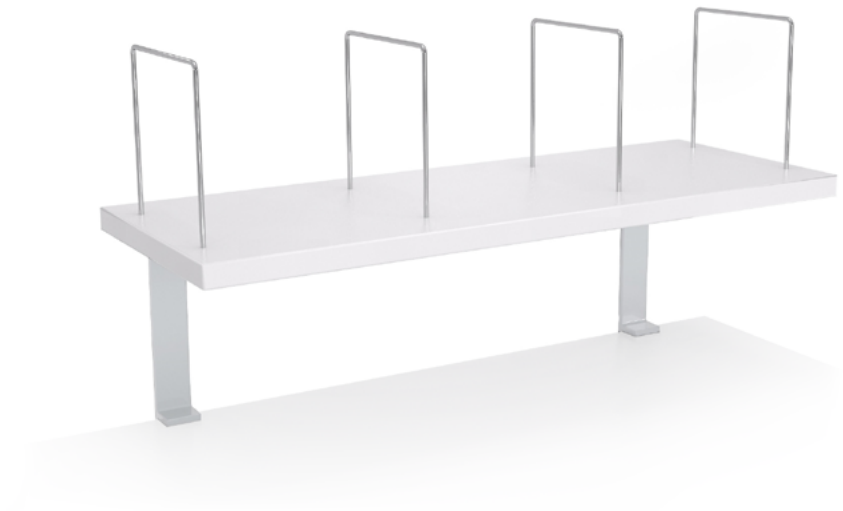

Axis Desk Mount Shelf.

Axis Screenmount shelf – Studio White. 243 high x 600 wide x 300 deep, 4 x chromed bookend hoops, Arctic White powdercoat to brackets. Mounts on central transom of Axis screens.

Features

Powdercoated White brackets

27mm or 77mm brackets to suit standard 25mm worktop or worktop with 50mm rail

Includes 4x U hoops

Melamine shelf in white with prelocated holes for U hoops

Height of shelf with hoops: 192.5mm

Stocked item

Colour Options

Stocked Options

White

Black

Dimensions

Self Dimensions

Overall Width 600 mm

Overall Depth 300 mm

Shelf Thickness 192.6 mm

U Hoop Height 200 mm

Note *Desk mount single shelf bracket with 27mm bite. Shelf height 243mm from worktop

Bracket Dimensions

Overall Width 50 mm

Overall Height 256 mm