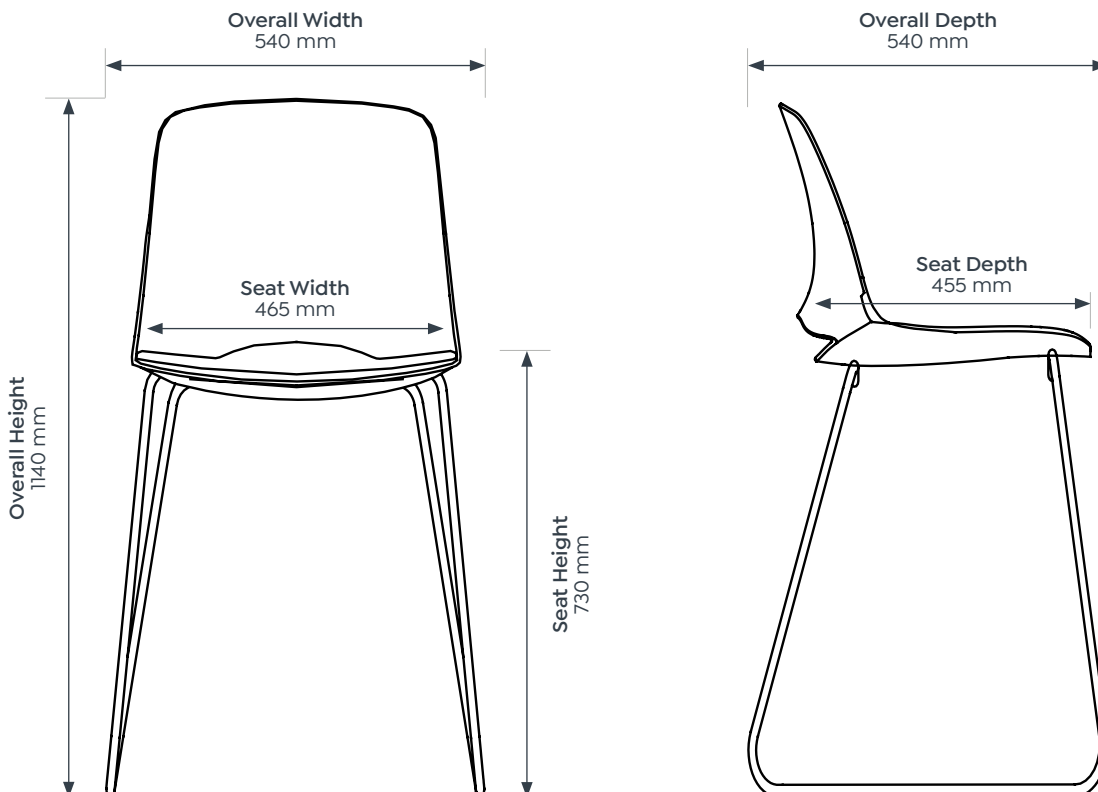

Our new Vista Tub has a weight rating of 150kg and comes in our premium Sunday Fabric in the Sky, Moss and Charcoal colours.

Colour Options

Shell Options for Glide, Rise, and Swivel

Options for Pivot

Upholstered Options (Vista Tub available in Moss, Sky and Charcoal only)

Vista Swivel Black with Upgraded Upholstered Seat

Vista Glide Moss with Sled Base

Vista Pivot Rust Fully Upholstered

Vista Rise Sky with Upgraded Upholstered Seat

	Vista Swivel	Vista Glide	Vista Pivot
Seat Height	455 - 520 mm	475 mm	475 mm
Seat Width	480 mm	465 mm	465 mm
Seat Depth	450 mm	455 mm	450 mm
Overall Width	595 mm	540 mm	540 mm
Overall Depth	520 mm	545 mm	525 mm
Overall Height	815 - 935 mm	830 mm	830 mm
Armrest Height	615 - 680 mm	-	-

	Vista Rise	Vista Tub
Seat Height	730 mm	450 mm
Seat Width	465 mm	500 mm
Seat Depth	455 mm	430 mm
Overall Width	540 mm	620 mm
Overall Depth	540 mm	560 mm
Overall Height	1140 mm	785 mm

Vista Range.

Dimensions

Vista Swivel

Vista Glide

Dimensions

Vista Pivot

Vista Rise

Dimensions

Vista Tub