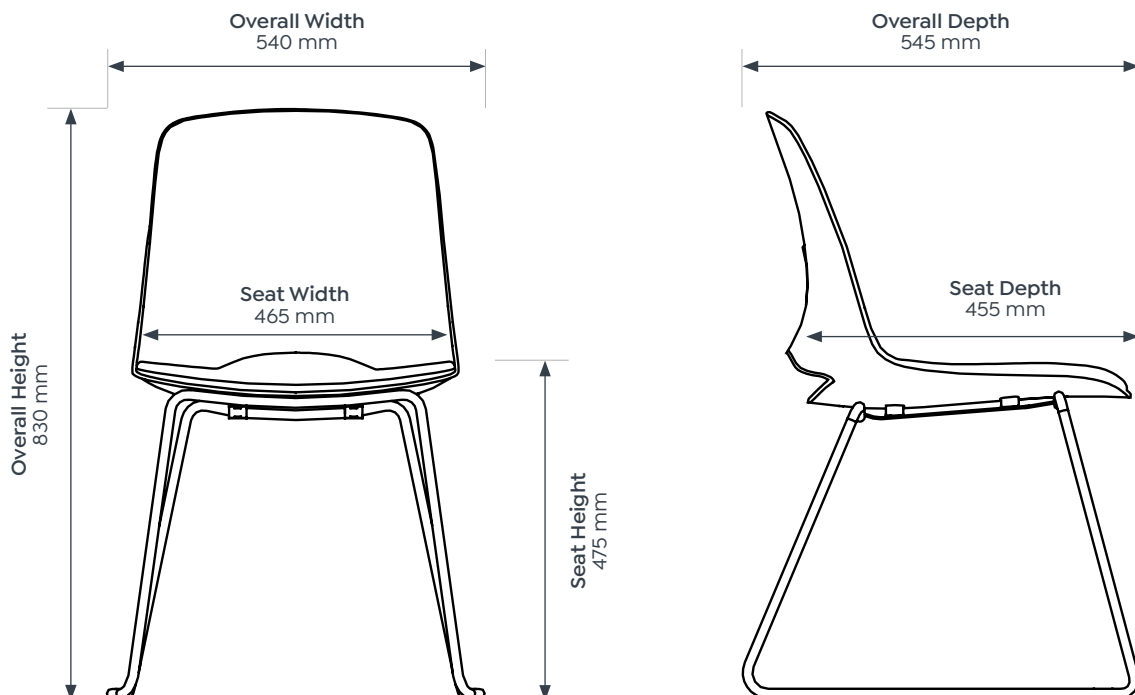

Vista Swivel Black with Upgraded Upholstered Seat

Vista Glide Moss with Sled Base

Vista Pivot Rust Fully Upholstered

Vista Rise Sky with Upgraded Upholstered Seat

	Vista Swivel	Vista Glide	Vista Pivot
Seat Height	455 - 520 mm	475 mm	475 mm
Seat Width	480 mm	465 mm	465 mm
Seat Depth	450 mm	455 mm	450 mm
Overall Width	595 mm	540 mm	540 mm
Overall Depth	520 mm	545 mm	525 mm
Overall Height	815 - 935 mm	830 mm	830 mm
Armrest Height	615 - 680 mm	-	-

	Vista Rise	Vista Tub
Seat Height	730 mm	450 mm
Seat Width	465 mm	500 mm
Seat Depth	455 mm	430 mm
Overall Width	540 mm	620 mm
Overall Depth	540 mm	560 mm
Overall Height	1140 mm	785 mm

Vista Range.

Dimensions

Vista Swivel

Vista Glide

Dimensions

Vista Pivot

Vista Rise

Dimensions

Vista Tub