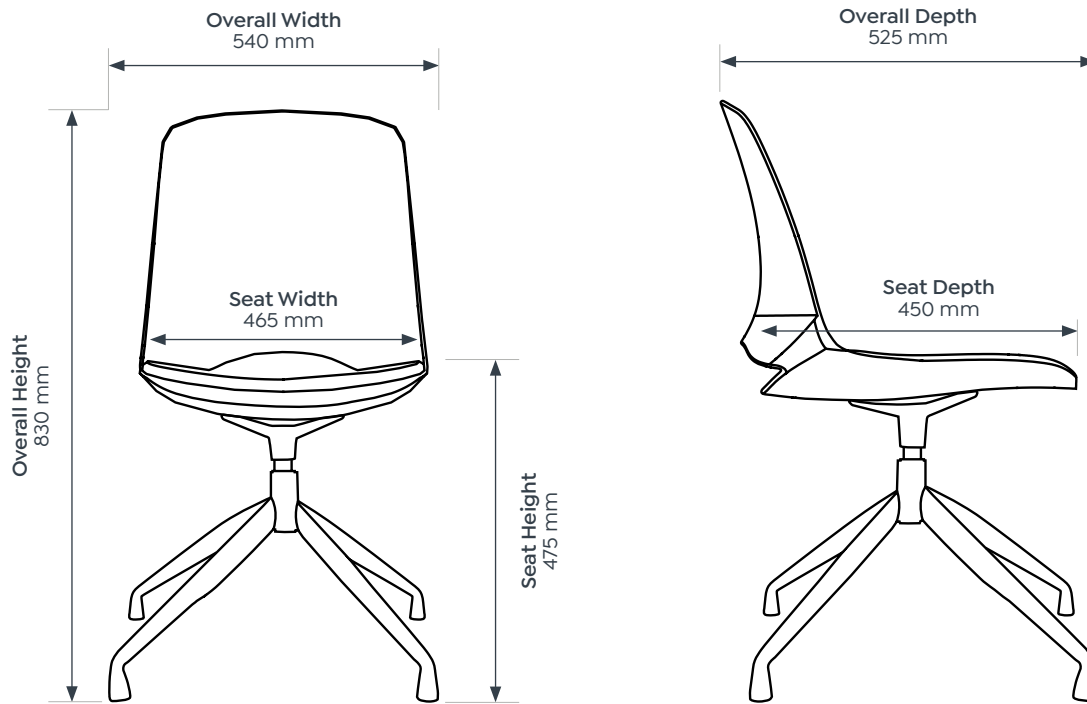

Vista Tub Sky Fully Upholstered

Features

Single moulded polypropylene shell is comfortable, robust, easy to keep clean.

Includes required tool 'bits' and configured to make assembly time even faster.

Glide & Rise can be upgraded with moulded foam and upholstered with premium fabric in matching colours. Comes standard on Swivel and Pivot.

Vista Swivel Black with Upgraded Upholstered Seat

Vista Glide Moss with Sled Base

Vista Pivot Rust Fully Upholstered

Vista Rise Sky with Upgraded Upholstered Seat

	Vista Swivel	Vista Glide	Vista Pivot
Seat Height	455 - 520 mm	475 mm	475 mm
Seat Width	480 mm	465 mm	465 mm
Seat Depth	450 mm	455 mm	450 mm
Overall Width	595 mm	540 mm	540 mm
Overall Depth	520 mm	545 mm	525 mm
Overall Height	815 - 935 mm	830 mm	830 mm
Armrest Height	615 - 680 mm	-	-

	Vista Rise	Vista Tub
Seat Height	730 mm	450 mm
Seat Width	465 mm	500 mm
Seat Depth	455 mm	430 mm
Overall Width	540 mm	620 mm
Overall Depth	540 mm	560 mm
Overall Height	1140 mm	785 mm

Vista Range.

Dimensions

Vista Swivel

Vista Glide

Dimensions

Vista Pivot

Vista Rise

Dimensions

Vista Tub