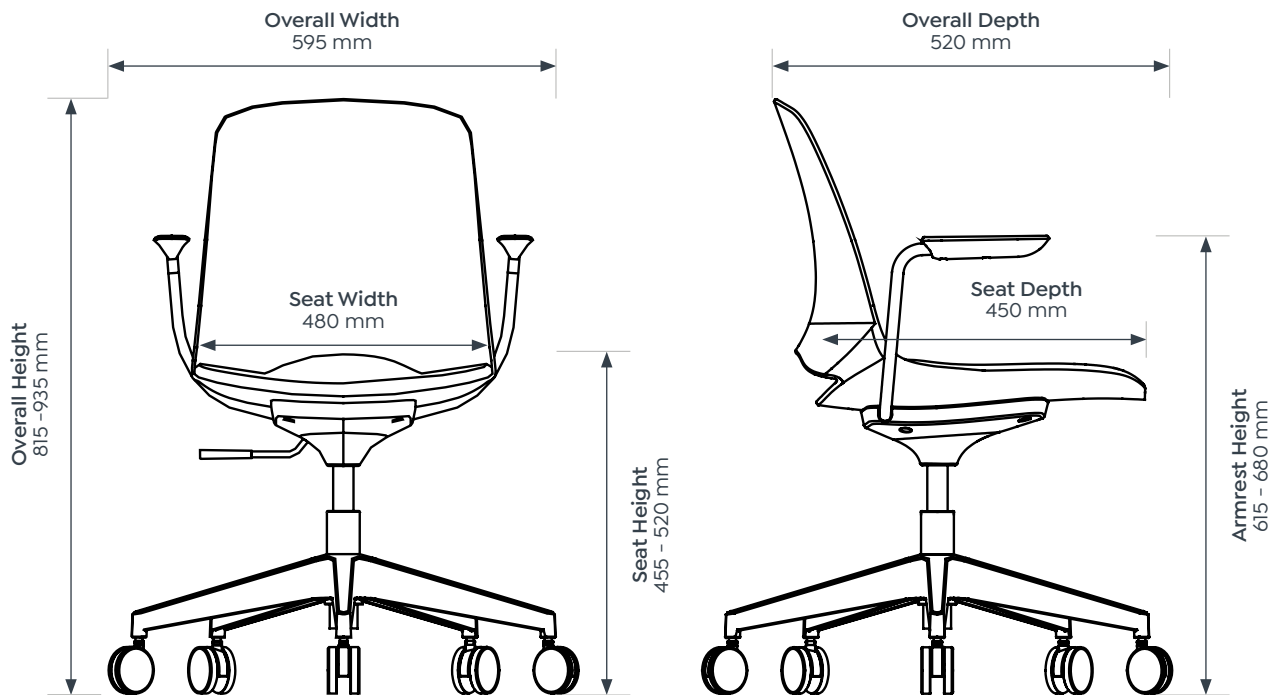

Our new Vista Tub has a weight rating of 150kg and comes in our premium Sunday Fabric in the Sky, Moss and Charcoal colours.

Colour Options

Shell Options for Glide, Rise, and Swivel

Options for Pivot

Upholstered Options (Vista Tub available in Moss, Sky and Charcoal only)

Vista Swivel Black with Upgraded Upholstered Seat

Vista Glide Moss with Sled Base

Vista Pivot Rust Fully Upholstered

Vista Rise Sky with Upgraded Upholstered Seat

	Vista Swivel	Vista Glide	Vista Pivot
Seat Height	455 - 520 mm	475 mm	475 mm
Seat Width	480 mm	465 mm	465 mm
Seat Depth	450 mm	455 mm	450 mm
Overall Width	595 mm	540 mm	540 mm
Overall Depth	520 mm	545 mm	525 mm
Overall Height	815 - 935 mm	830 mm	830 mm
Armrest Height	615 - 680 mm	-	-

	Vista Rise	Vista Tub
Seat Height	730 mm	450 mm
Seat Width	465 mm	500 mm
Seat Depth	455 mm	430 mm
Overall Width	540 mm	620 mm
Overall Depth	540 mm	560 mm
Overall Height	1140 mm	785 mm

Vista Range.

Dimensions

Vista Swivel

Vista Glide

Dimensions

Vista Pivot

Vista Rise

Dimensions

Vista Tub