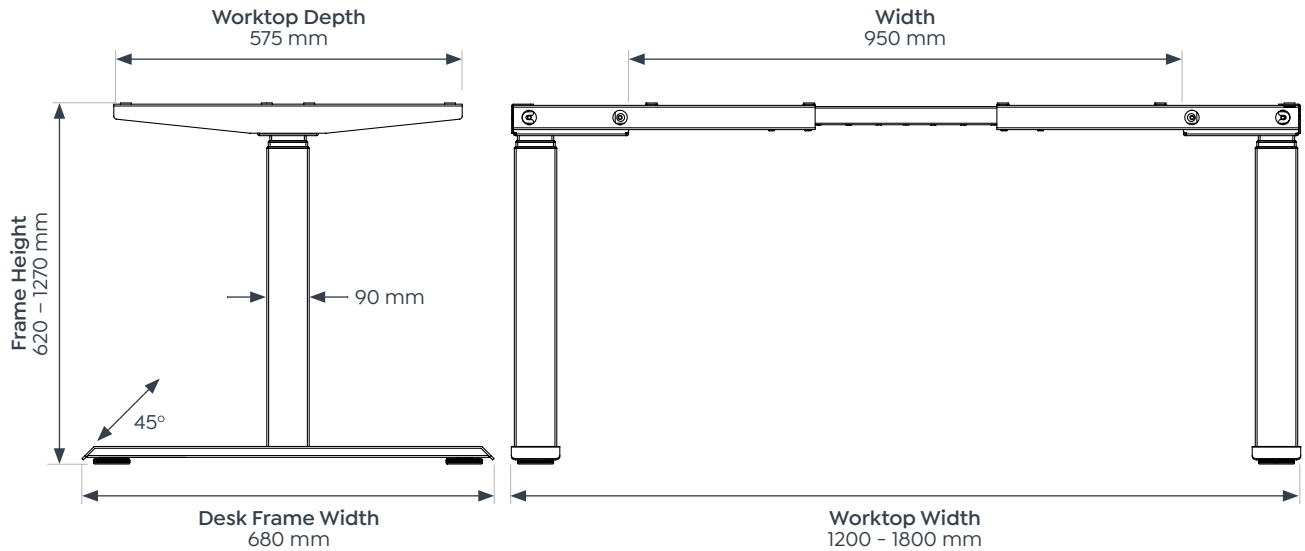

AgileMotion Range.

Dimensions

AgileMotion Single Sided Desk