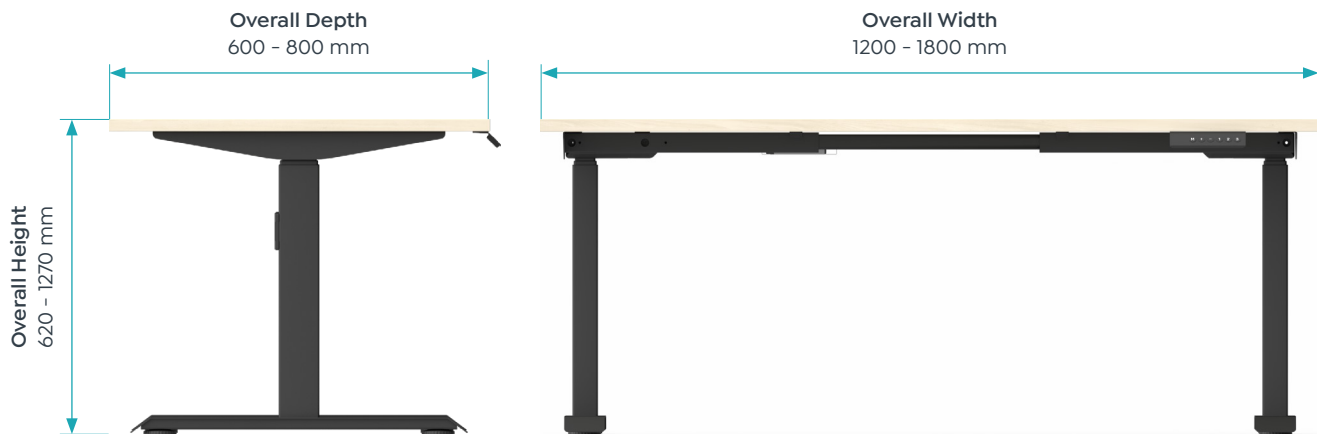

Dimensions

Single Sided Desk