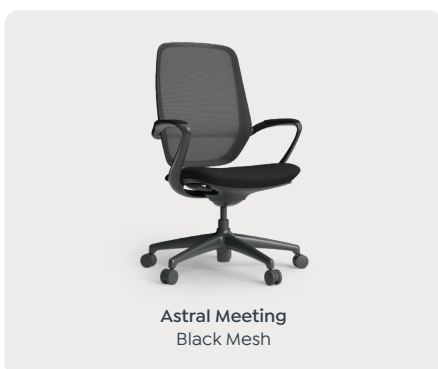

Dynamic lumbar support promotes healthy posture and reduces fatigue.

Effortless recline mechanism

It's forward 5° tilt range, supports effortlessly without activating the main mechanism.

Unique streamlined one-piece design

Mechanism is cable controlled, and switch is easily accessible beside the seat for quick adjustments to seat height and tilt functions.

Certification

Industry recognised certifications, BIFMA, Green Guard Gold and a 160KG weight rating.

Astral Meeting – Variations

Astral Meeting.

Product Dimensions

Astral Meeting Chair – With Armrest

Cheat Sheet – Quick Guide

Features

Breathable Comfort:

Breathable 3D mesh backrest maintains airflow during extended use.

Unique streamlined one-piece design:

Mechanism is cable controlled, and switch is easily accessible beside the seat for quick adjustments to seat height and tilt functions.

Dimensions

	Seat	Overall
Width	510 mm	620 mm
Depth	510 mm	670 mm
Height	400 - 510 mm	970-1080 mm
Armrest Height		640 - 750mm