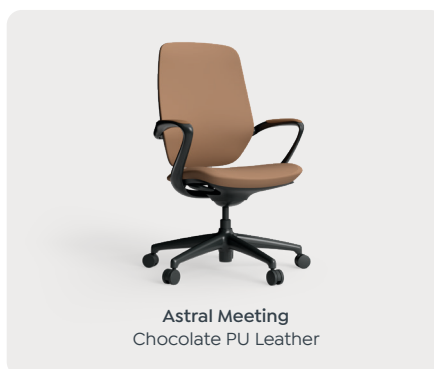

Dynamic lumbar support promotes healthy posture and reduces fatigue.

Effortless recline mechanism

It's forward 5° tilt range, supports effortlessly without activating the main mechanism.

Unique streamlined one-piece design

Mechanism is cable controlled, and switch is easily accessible beside the seat for quick adjustments to seat height and tilt functions.

Certification

Industry recognised certifications, BIFMA, Green Guard Gold and a 160KG weight rating.

Astral Meeting – Variations

Astral Meeting.

Product Dimensions

Astral Meeting Chair – With Armrest

Cheat Sheet – Quick Guide

Features

Breathable Comfort:

Breathable 3D mesh backrest maintains airflow during extended use.

Unique streamlined one-piece design:

Mechanism is cable controlled, and switch is easily accessible beside the seat for quick adjustments to seat height and tilt functions.

Dimensions

	Seat	Overall
Width	510 mm	620 mm
Depth	510 mm	670 mm
Height	400 - 510 mm	970-1080 mm
Armrest Height		640 - 750mm