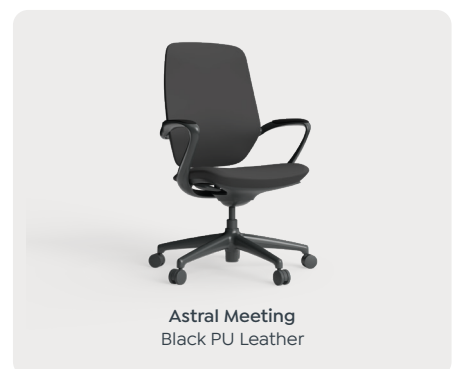

Dynamic lumbar support promotes healthy posture and reduces fatigue.

Effortless recline mechanism

It's forward 5° tilt range, supports effortlessly without activating the main mechanism.

Unique streamlined one-piece design

Mechanism is cable controlled, and switch is easily accessible beside the seat for quick adjustments to seat height and tilt functions.

Certification

Industry recognised certifications, BIFMA, Green Guard Gold and a 160KG weight rating.

Astral Meeting – Variations

Astral Meeting.

Product Dimensions

Astral Meeting Chair – With Armrest

Cheat Sheet – Quick Guide

Features

Breathable Comfort:

Breathable 3D mesh backrest maintains airflow during extended use.

Unique streamlined one-piece design:

Mechanism is cable controlled, and switch is easily accessible beside the seat for quick adjustments to seat height and tilt functions.

Dimensions

	Seat	Overall
Width	510 mm	620 mm
Depth	510 mm	670 mm
Height	400 - 510 mm	970-1080 mm
Armrest Height		640 - 750mm