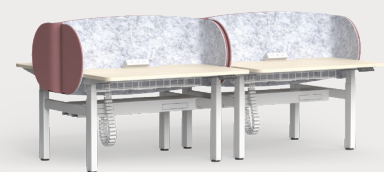

Klass Desk

Crafted with precision German technology, Klass delivers uncompromising durability, seamless adaptability, and ergonomic innovation.