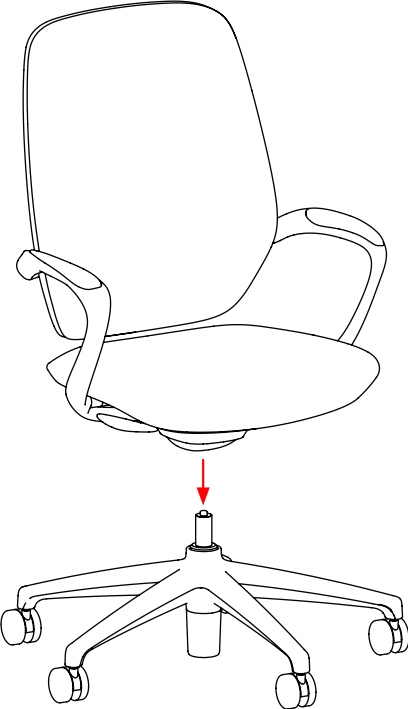

Astral Meeting Chair

Install Instructions

1

2