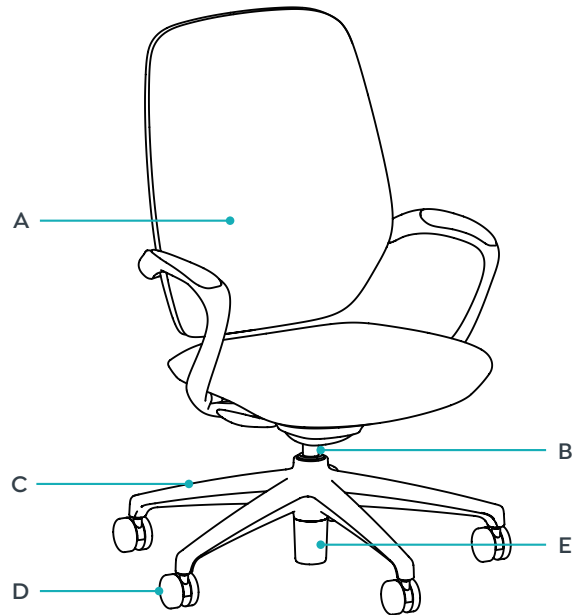

OLG

Astral Meeting.

Install Instructions

Astral Meeting Chair

Components List

Backrest & Seat Pan

A

Gas Cylinder

B

Base

C

Castor Wheel

D

Gaslift Sleeve

E

Astral Meeting Chair