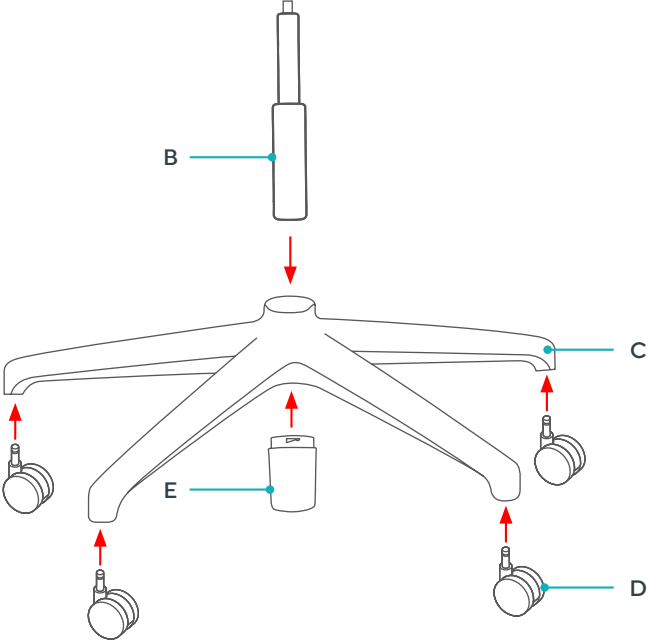

Astral Meeting Chair

Install Instructions

1