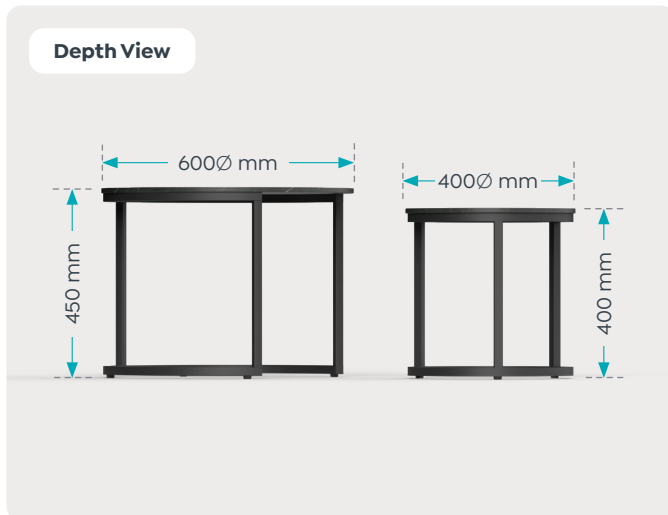

Sora Cross – Variations

Sora Coffee Tables

Product Dimensions

Sora Orbit Coffee Table

Sora Nest Coffee Table Set

Sora Cross Coffee Table

Sora Coffee Tables

Cheat Sheet – Quick Guide

Worktop Dimensions

Sora Orbit Coffee Table	Sora Nest Coffee Table Set		Sora Cross Coffee Table
600 Ø X H400	Outer Nest	Inner Nest	600 Ø X H400
	600 Ø X H450	400 Ø X H400	

Colours On-Hand

Standard Worktop