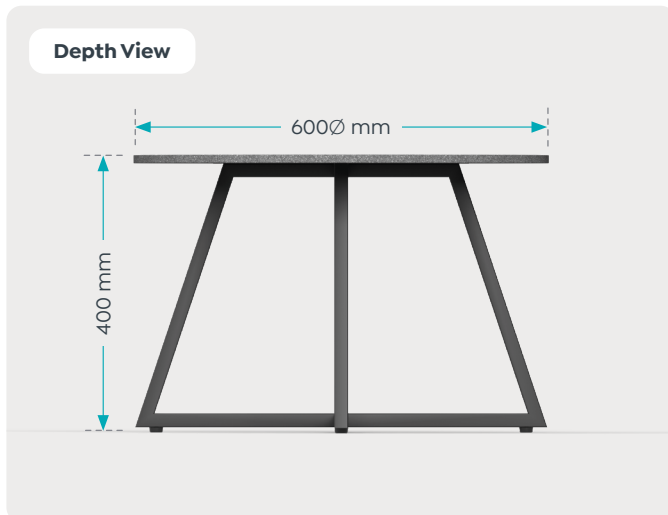

Sora Cross – Variations

Sora Coffee Tables

Product Dimensions

Sora Orbit Coffee Table

Sora Nest Coffee Table Set

Sora Cross Coffee Table

Sora Coffee Tables

Cheat Sheet – Quick Guide

Worktop Dimensions

Sora Orbit Coffee Table	Sora Nest Coffee Table Set		Sora Cross Coffee Table
600 Ø X H400	Outer Nest	Inner Nest	600 Ø X H400
	600 Ø X H450	400 Ø X H400	

Colours On-Hand

Standard Worktop