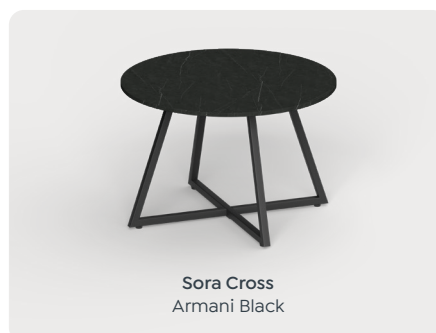

Sora Cross – Variations