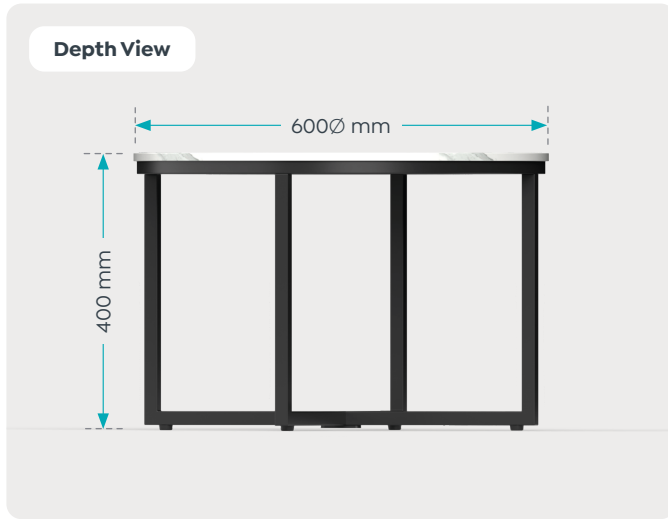

Sora Cross – Variations

Sora Coffee Tables

Product Dimensions

Sora Orbit Coffee Table

Sora Nest Coffee Table Set

Sora Cross Coffee Table

Sora Coffee Tables

Cheat Sheet – Quick Guide

Worktop Dimensions

Sora Orbit Coffee Table	Sora Nest Coffee Table Set		Sora Cross Coffee Table
600 Ø X H400	Outer Nest	Inner Nest	600 Ø X H400
	600 Ø X H450	400 Ø X H400	

Colours On-Hand

Standard Worktop