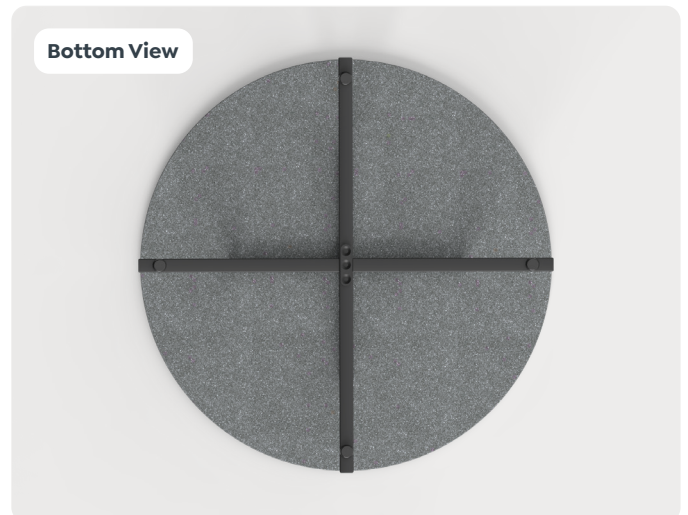

Sora Nest Set – Variations

Sora Cross

Product Features

Sora Cross Highlights

Frame Material

Black Powder coated steel frame adds an understated but effective design touch.

Worktop Material

Three colour combinations, 12mm Sinter Stone Top, to ensure a modern aesthetic.

Sora Cross – Variations

Sora Coffee Tables

Product Dimensions

Sora Orbit Coffee Table

Sora Nest Coffee Table Set

Sora Cross Coffee Table

Sora Coffee Tables

Cheat Sheet – Quick Guide

Features

Frame Material:

Black Powder coated steel frame adds an understated but effective design touch.

Worktop Material:

Three colour combinations, 12mm Sinter Stone Top, to ensure a modern aesthetic.

Design Option: