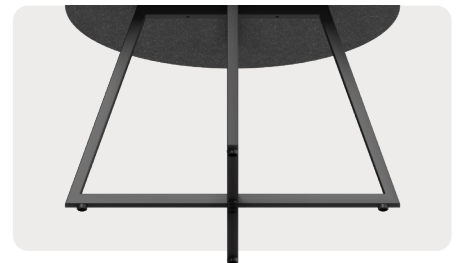

Black Powder coated steel frame adds an understated but effective design touch.

Worktop Material

Three colour combinations, 12mm Sinter Stone Top, to ensure a modern aesthetic.

Design Option

Available as individual pieces, or to complement the workspace.

Frame Material

Black Powder coated steel frame adds an understated but effective design touch.

Worktop Material

Three colour combinations, 12mm Sinter Stone Top, to ensure a modern aesthetic.

Design Option

Available as individual pieces, or a stylish nesting pair to complement the workspace.

Style & Durability

Designed for residential workspaces, these contemporary coffee tables blend residential comfort with commercial-grade durability.

Sora Nest Set – Variations

Sora Cross

Product Features

Sora Cross Highlights

Frame Material

Black Powder coated steel frame adds an understated but effective design touch.

Worktop Material

Three colour combinations, 12mm Sinter Stone Top, to ensure a modern aesthetic.