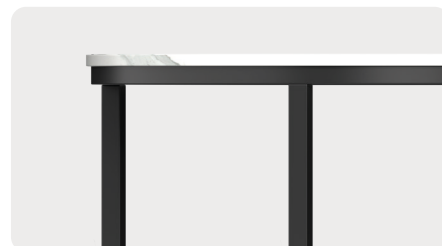

Sora Orbit

Product Features