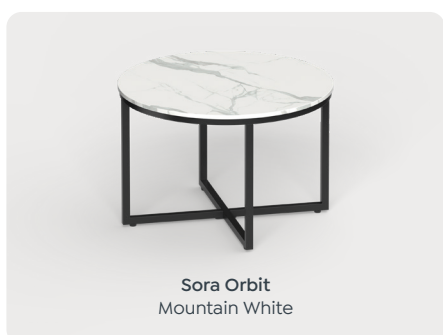

Sora Orbit – Variations