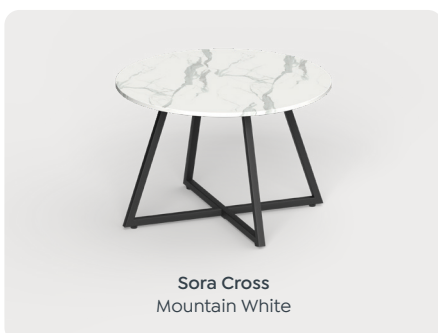

Black Powder coated steel frame adds an understated but effective design touch.

Worktop Material

Three colour combinations, 12mm Sinter Stone Top, to ensure a modern aesthetic.

Design Option

Available as individual pieces, or to complement the workspace.

Frame Material

Black Powder coated steel frame adds an understated but effective design touch.

Worktop Material

Three colour combinations, 12mm Sinter Stone Top, to ensure a modern aesthetic.

Design Option

Sora Cross – Variations

Sora Coffee Tables

Product Dimensions

Sora Orbit Coffee Table

Sora Nest Coffee Table Set

Sora Cross Coffee Table

Sora Coffee Tables

Cheat Sheet – Quick Guide

Features

Frame Material:

Black Powder coated steel frame adds an understated but effective design touch.

Worktop Material:

Three colour combinations, 12mm Sinter Stone Top, to ensure a modern aesthetic.

Design Option: