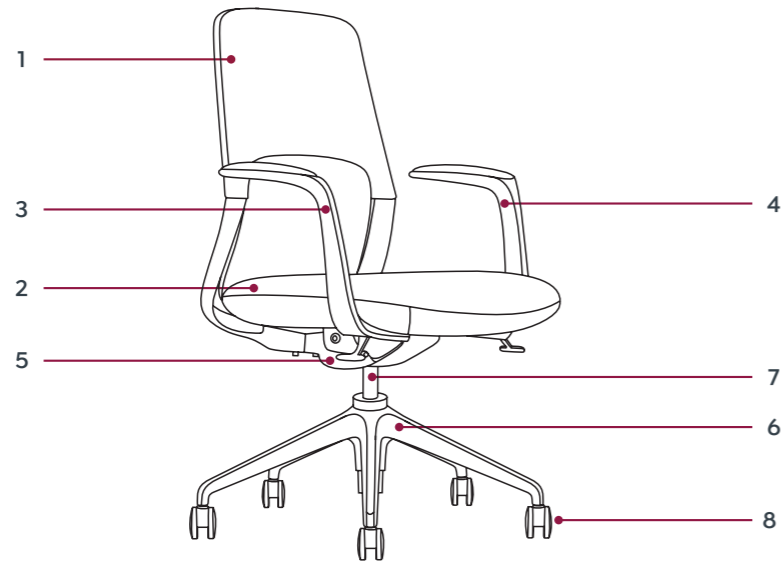

OLG

Hawthorne.

Mid Back Chair

Install Instructions

Hawthorne Mid Back Chair

Components List

Hawthorne Mid Back Chair

Install Instructions

Back Frame
1

Seat
2

Arm 1
3

Arm 2
4

Mechanism
5

Base
6

Base
7

5 x Caster Wheel
8