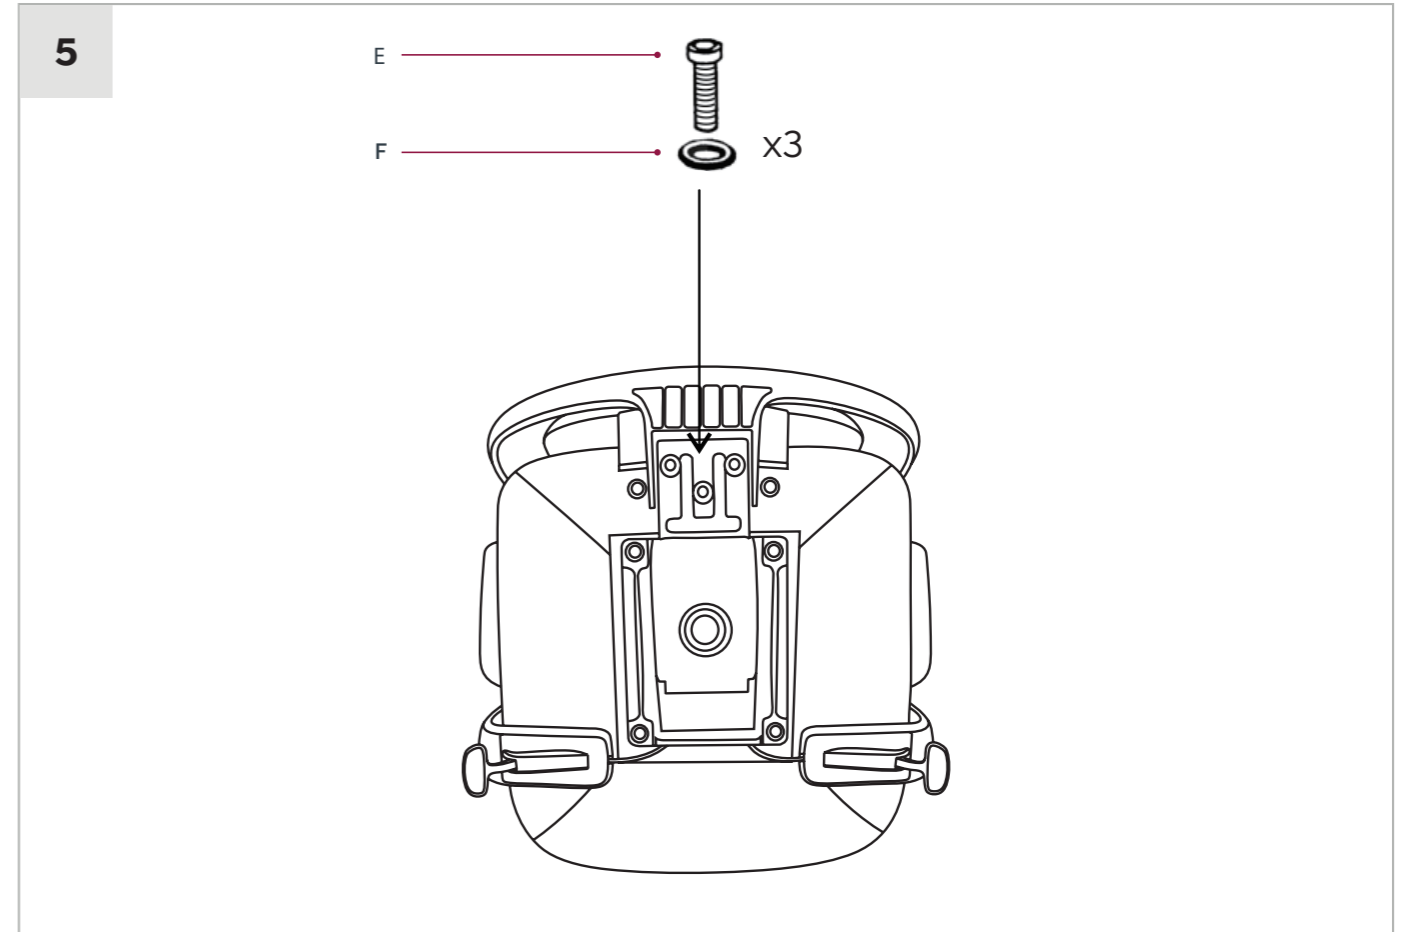

x1 5mm
L

x1 6mm
M

1

2

Hawthorne Mid Back Chair

Install Instructions

Hawthorne Mid Back Chair

Install Instructions