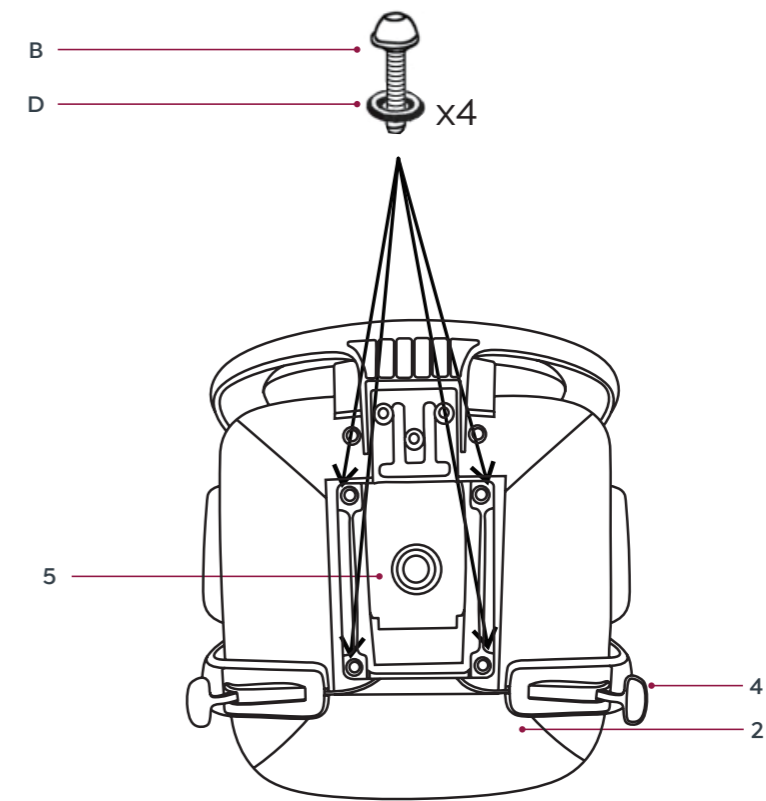

2x6x20mm
A

4x6x25mm
B

8x6x30mm
C

6x6x16mm
D

3x8x16mm
E

3x8x20mm
F

8x4x8mm
G

x1 5mm
K

x1 5mm
L

x1 6mm
M

1

2

Hawthorne Mid Back Chair

Install Instructions

Hawthorne Mid Back Chair

Install Instructions