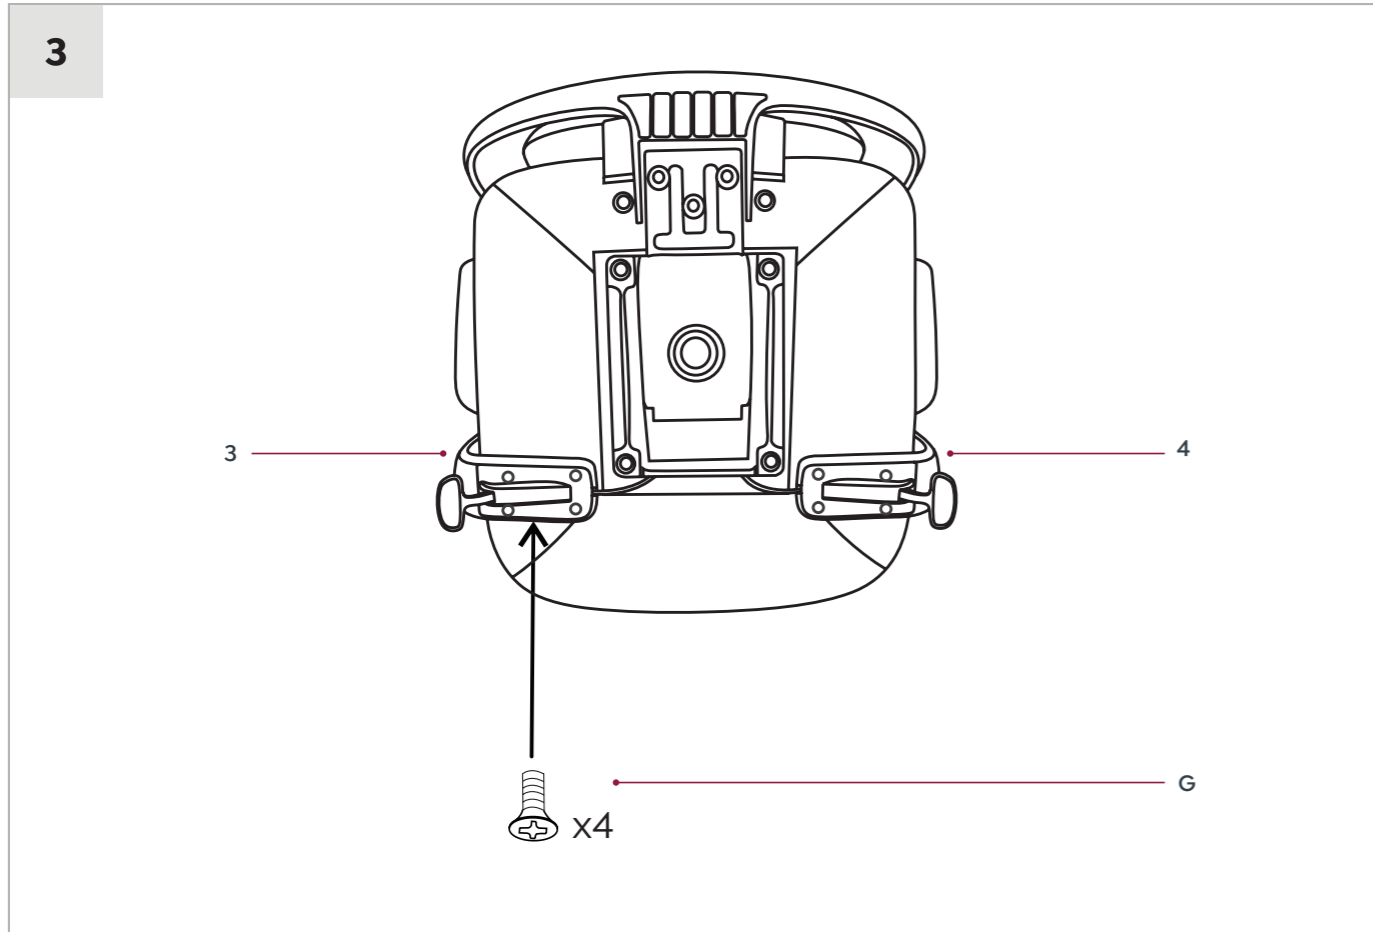

x1 5mm
L

x1 6mm
M

1

2

Hawthorne Mid Back Chair

Install Instructions

Hawthorne Mid Back Chair

Install Instructions