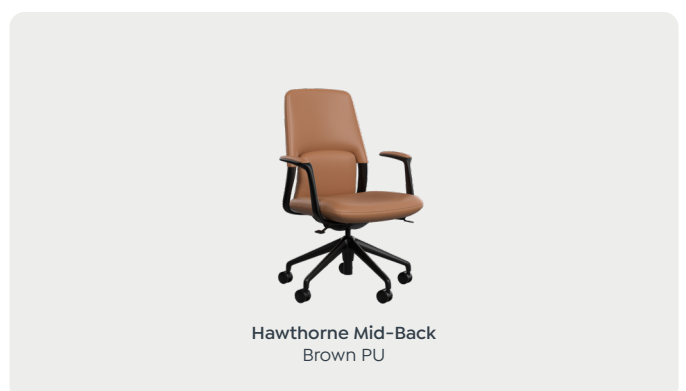

Hawthorne Mid-Back – Variations