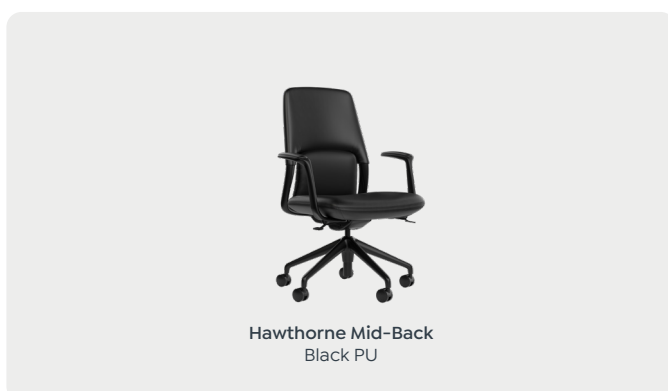

Hawthorne Mid-Back – Variations