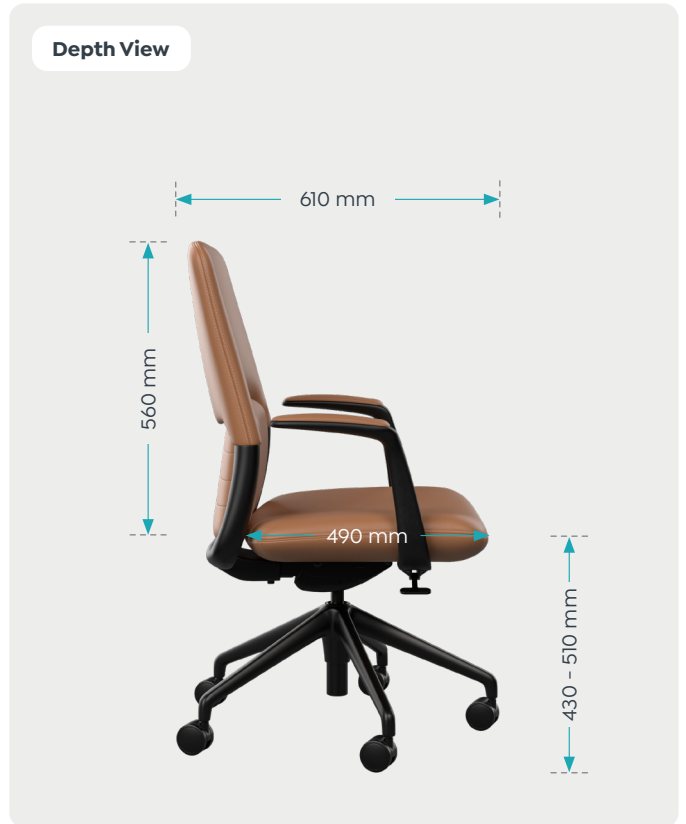

Product Dimensions

Hawthorne Mid-Back