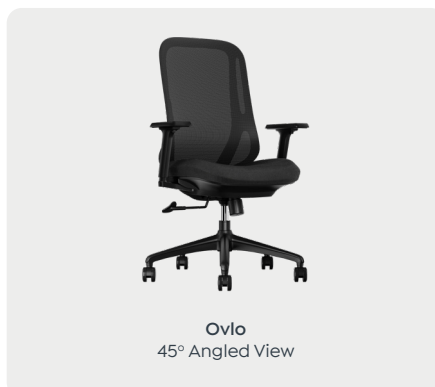

Ovlo – Variations