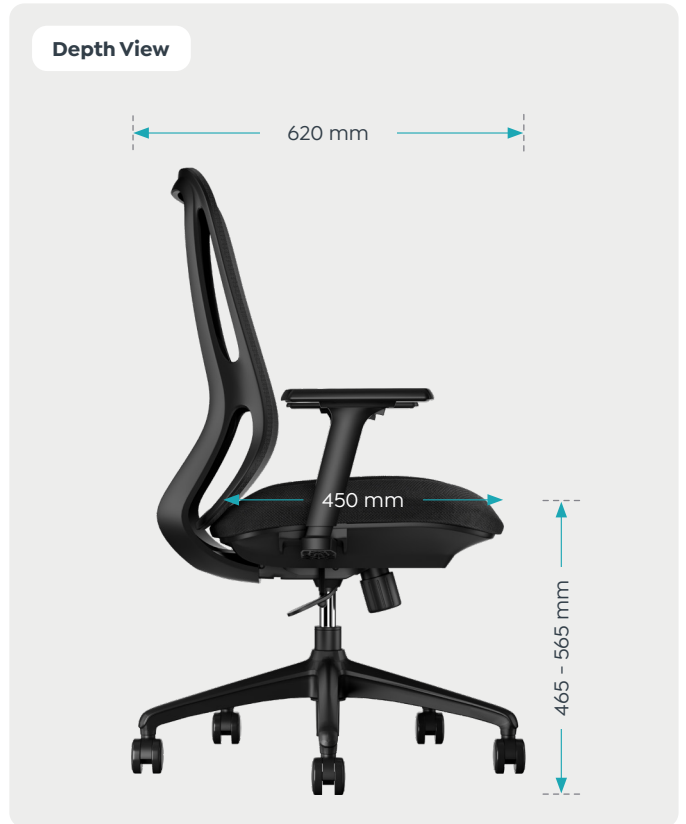

Product Dimensions

Ovlo Task Chair