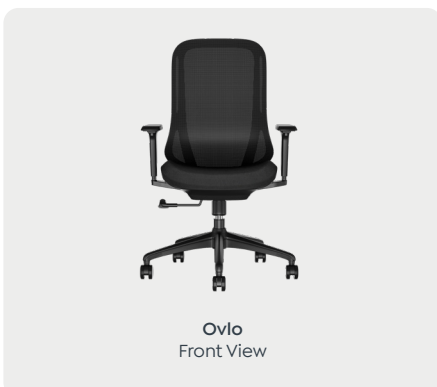

Ovlo – Variations