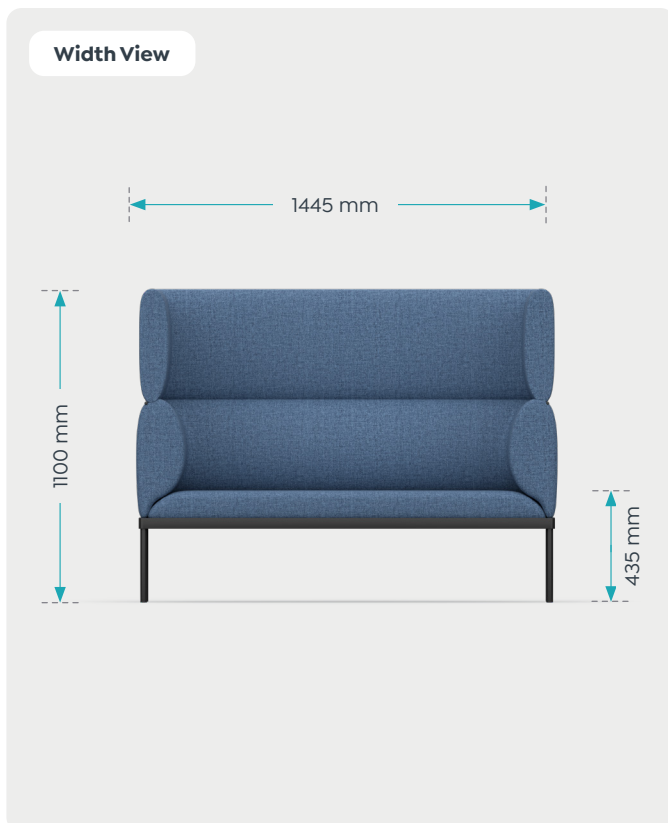

Isla 2-User