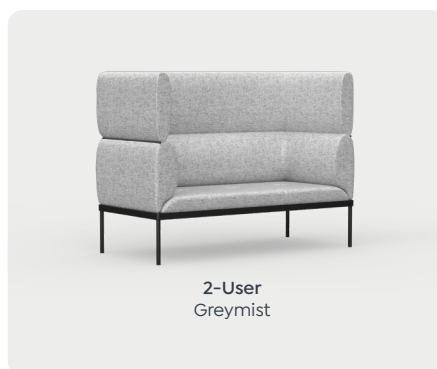

OLG

Isla.

Quiet Comfort for Open Spaces

Product Specification

Product Features

Isla Highlights

Designed for Privacy & Focus

The dual-tier surround helps reduce visual distraction and soften noise within open-plan settings.

Flexible Finishes

Stocked & Styled in OTE Sunday Steelblue or Sunday Greymist fabric, with custom upholstery options available.

Isla – Variations

Product Features

Isla 1-User

Isla 2-User

Product Features

Isla 3-User

Cheat Sheet – Quick Guide

Features

Designed for Privacy & Focus:

The dual-tier surround helps reduce visual distraction and soften noise within open-plan settings.

Open Yet Enclosed:

A low-line front maintains openness while still creating a sense of retreat.

Comfort Across Every Setting:

Perfect for casual conversations, waiting areas, focused work or collaborative spaces.

Flexible Finishes:

Stocked & Styled in OTE Sunday Steelblue or Sunday Greymist fabric, with custom upholstery options available.