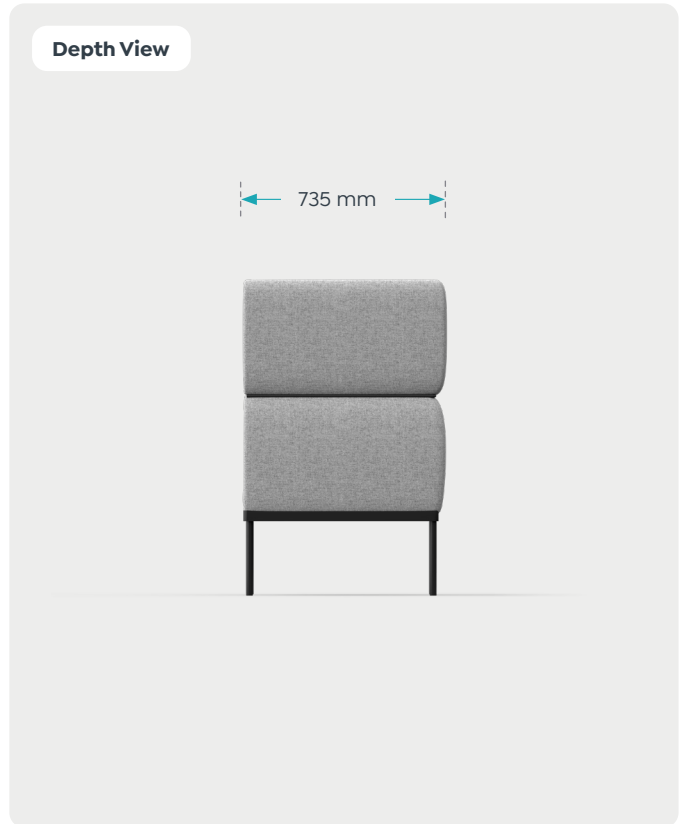

Product Features

Isla 1-User