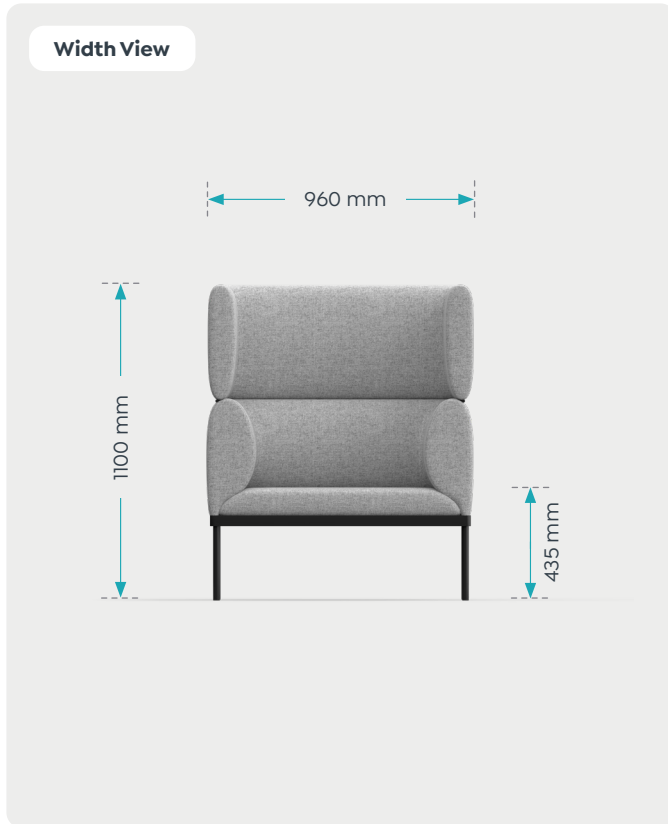

Product Features

Isla 1-User