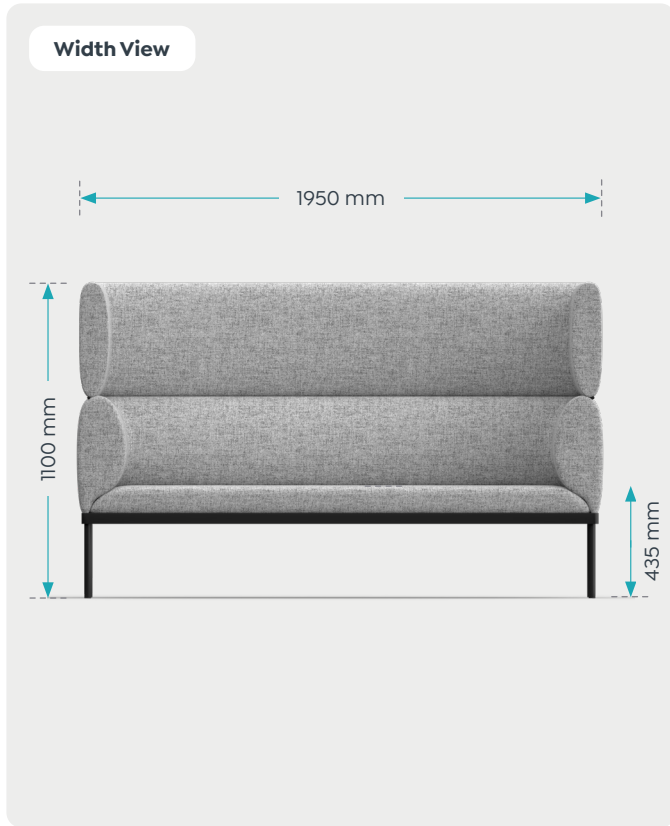

Cheat Sheet – Quick Guide

Features

Designed for Privacy & Focus:

The dual-tier surround helps reduce visual distraction and soften noise within open-plan settings.

Open Yet Enclosed:

A low-line front maintains openness while still creating a sense of retreat.

Dimensions

Variants	1-User	2-User	3-User
Overall Width	960 mm	1445 mm	1950 mm
Overall Depth	735 mm	735 mm	735 mm
Overall Height	1100 mm	1100 mm	1100 mm

Colours On-Hand

Stocked & Styled

Steelblue

Greymist

Base Options