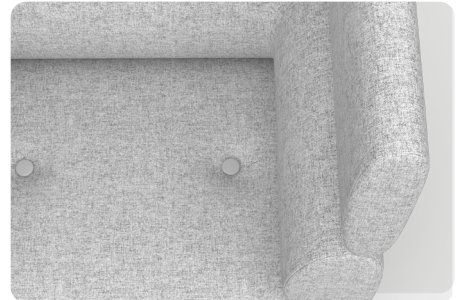

OLG

Isla.

Quiet Comfort for Open Spaces

Product Specification

Product Features

Isla Highlights

Designed for Privacy & Focus

The dual-tier surround helps reduce visual distraction and soften noise within open-plan settings.

Open Yet Enclosed

A low-line front maintains openness while still creating a sense of retreat.

Comfort Across Every Setting

Perfect for casual conversations, waiting areas, focused work or collaborative spaces.

Flexible Finishes

Stocked & Styled in OTE Sunday Steelblue or Sunday Greymist fabric, with custom upholstery options available.

Isla – Variations

Product Features

Isla 1-User

Isla 2-User

Product Features

Isla 3-User

Cheat Sheet – Quick Guide

Features

Designed for Privacy & Focus:

The dual-tier surround helps reduce visual distraction and soften noise within open-plan settings.

Open Yet Enclosed:

A low-line front maintains openness while still creating a sense of retreat.