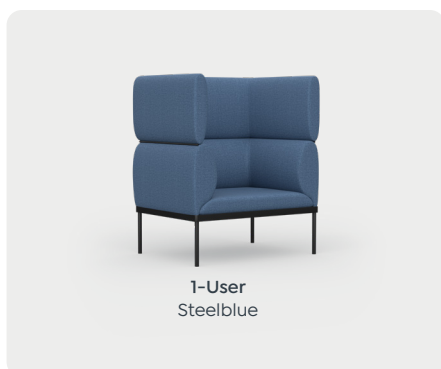

OLG

Isla.

Quiet Comfort for Open Spaces

Product Specification

Product Features

Isla Highlights

Designed for Privacy & Focus

The dual-tier surround helps reduce visual distraction and soften noise within open-plan settings.

Flexible Finishes

Stocked & Styled in OTE Sunday Steelblue or Sunday Greymist fabric, with custom upholstery options available.

Isla – Variations

Product Features

Isla 1-User

Isla 2-User

Product Features

Isla 3-User

Comfort Across Every Setting:

Perfect for casual conversations, waiting areas, focused work or collaborative spaces.

Flexible Finishes:

Stocked & Styled in OTE Sunday Steelblue or Sunday Greymist fabric, with custom upholstery options available.

Complementary Pieces

Sora Coffee Table

Discover our round modern cross-base design coffee table. Made from durable steel, and easy to assemble. The sintered round stone top introduces warmth and durability in equal measure.