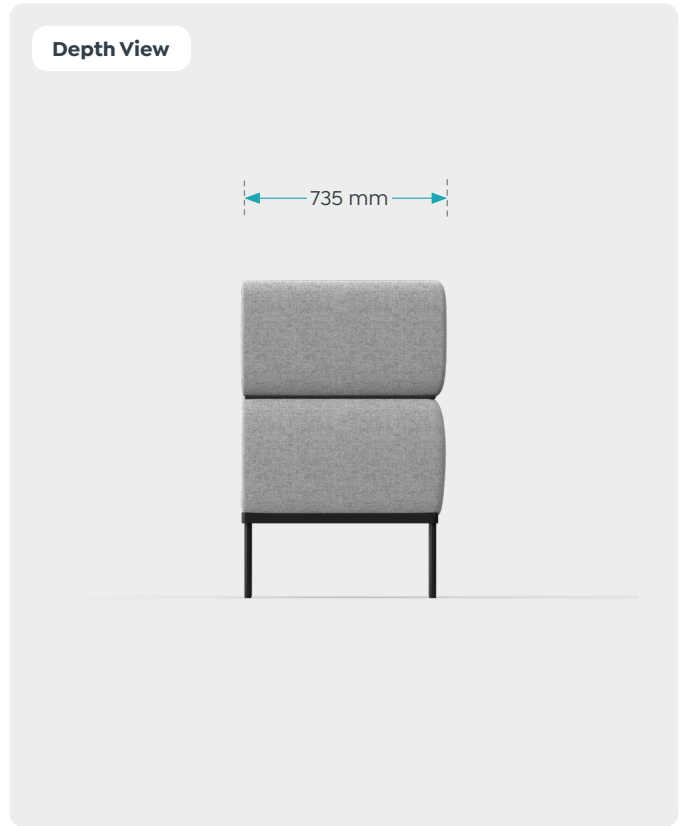

OLG

Isla.

Quiet Comfort for Open Spaces

Product Specification

Product Features

Isla Highlights

Designed for Privacy & Focus

The dual-tier surround helps reduce visual distraction and soften noise within open-plan settings.

Cheat Sheet – Quick Guide

Features

Designed for Privacy & Focus:

The dual-tier surround helps reduce visual distraction and soften noise within open-plan settings.

Open Yet Enclosed:

A low-line front maintains openness while still creating a sense of retreat.

Dimensions

Variants	1-User	2-User	3-User
Overall Width	960 mm	1445 mm	1950 mm
Overall Depth	735 mm	735 mm	735 mm
Overall Height	1100 mm	1100 mm	1100 mm

Colours On-Hand

Stocked & Styled

Steelblue

Greymist

Base Options